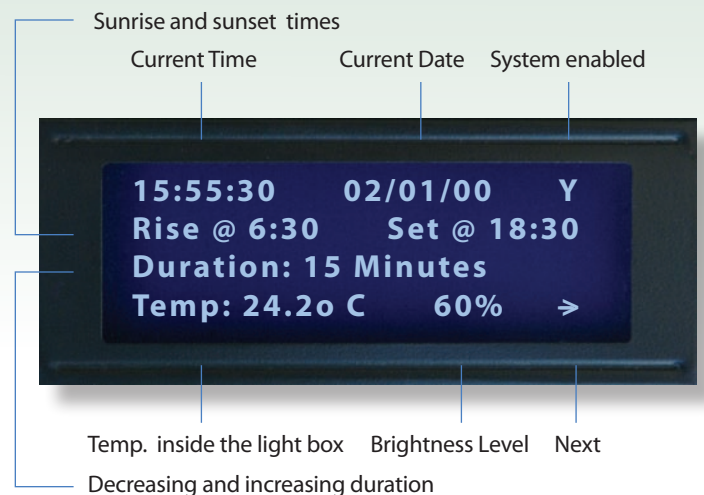

Photo shows an open compartment of a light controlled housing shelf. The new AquaTouch controller can simulate sunrise and sunset

AQUANEERING

INCORPORATED

Because your Research Depends on it
7960 Stromesa Court, San Diego, CA. 92126 USA
www.aquaneering.com 858-578-2028 or 888-932-AQUA
email: info@aquaneering.com